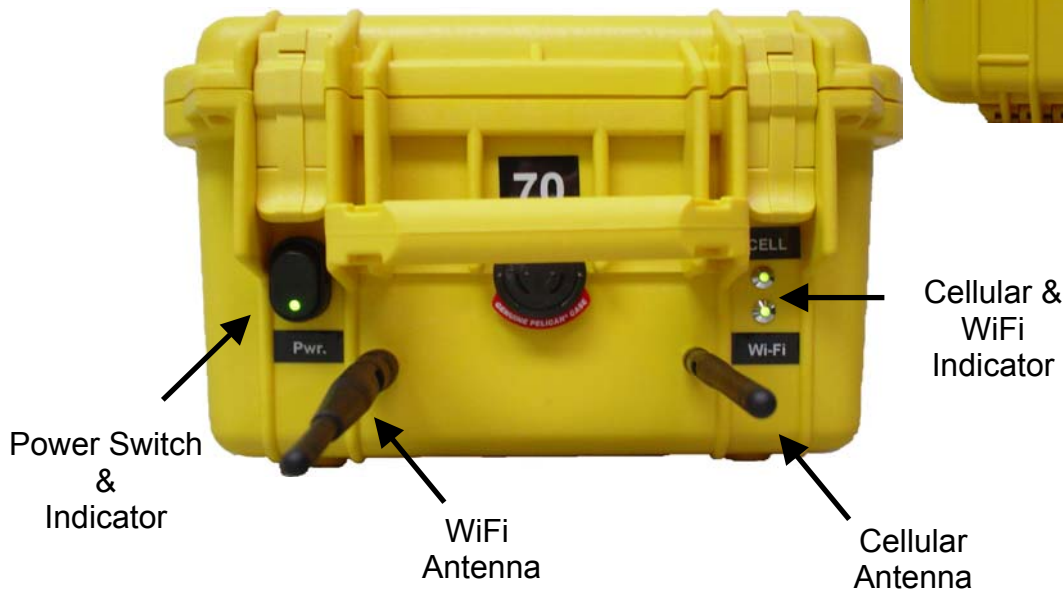

For more information:
Contact Sales at (661) 295-5500 or sales@safeenv.com
Visit our website:
www.safeenv.com

**25061 Avenue Stanford, #30
Valencia, CA 91355
(661) 295-5500 • (661) 294-9246 Fax
www.safeenv.com • info@safeenv.com**