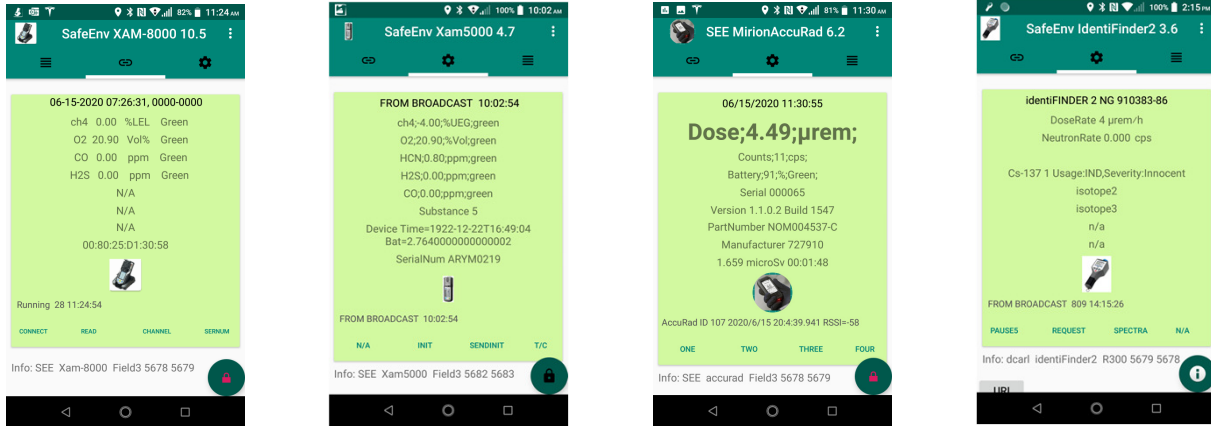

Screenshots