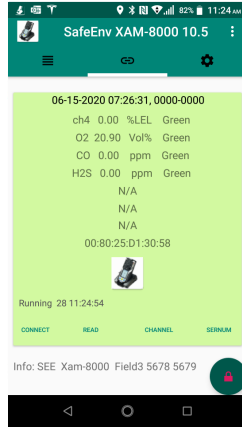

Smart LINC

(Life-line Interoperable Network Communicator)

The Smart LINC mobile smart device is a comprehensive communications tool for environmental monitoring sensors. With its integrated software the Smart LINC collects, displays, notifies and distributes live environmental information. Capabilities include:

- Simultaneous WiFi and Cellular Connectivity
- FirstNet Ready – The Smart LINC can operate on the FirstNet Public Safety Broadband Network providing priority and preemption of live sensor readings when it is needed most.
- Fast Direct Cloud Server Posting – The Smart LINC acquires sensor readings and asynchronously posts the data to the Safe Environment Engineering Sensor Servers for further broad distribution.
- Multi Instrument Simultaneous Operation – Up to 5
- Data Store Forward ****New**** - If connectivity is lost or not available, data is stored on the device and forwarded to the Sensor Servers when the Internet again available.
- Smart LINC App – Self monitoring for signal/battery/memory
- Smart Device Functionality – Voice/Video/Messaging
- Peer-to-Peer Video Streaming App
- Rugged, Hazardous Location Rated
- Bluetooth, Serial, USB, Ethernet Connectivity

Smart LINC Supported Meters (January 2023)

More Coming

28320 Constellation Road
Valencia, CA 91355
(661) 295-5500

www.safeenv.com • info@safeenv.com

The Smart LINC is purposely configured for fast and simple instrument data telemetry. Operation is automatic, simply press the power button on the side of the device and the integrated meter applications will launch and connect to the instrument.

Screenshots

Specifications

Talk Time: 21 hours

Standby Time: 14 days

Environment: Waterproof, Dustproof, Rugged IP68, Non-Hazardous Class I Division 2

Battery Type: 4,050mAh4 (Replaceable)Lithium ion (Li-ion)