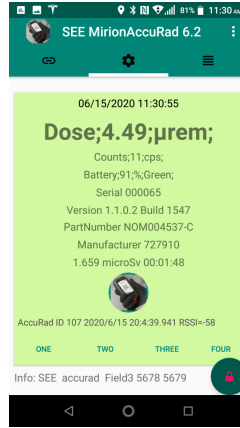

Smart LINC Supported Meters (January 2023)

More Coming

28320 Constellation Road
Valencia, CA 91355
(661) 295-5500

www.safeenv.com • info@safeenv.com

The Smart LINC is purposely configured for fast and simple instrument data telemetry. Operation is automatic, simply press the power button on the side of the device and the integrated meter applications will launch and connect to the instrument.

Screenshots

Specifications

Talk Time: 21 hours

Standby Time: 14 days

Environment: Waterproof, Dustproof, Rugged IP68, Non-Hazardous Class I Division 2

Battery Type: 4,050mAh4 (Replaceable)Lithium ion (Li-ion)