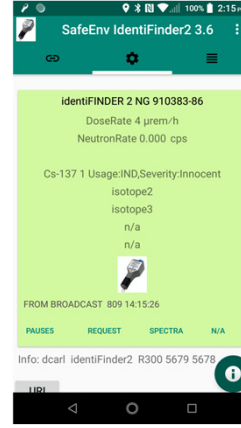

Smart LINC

(Life-line Interoperable Network Communicator)

The Smart LINC mobile smart device is a comprehensive communications tool for environmental monitoring sensors. With its integrated software the Smart LINC collects, displays, notifies and distributes live environmental information. Capabilities include:

- Simultaneous WiFi and Cellular Connectivity
- FirstNet Ready – The Smart LINC can operate on the FirstNet Public Safety Broadband Network providing priority and preemption of live sensor readings when it is needed most.
- Fast Direct Cloud Server Posting – The Smart LINC acquires sensor readings and asynchronously posts the data to the Safe Environment Engineering Sensor Servers for further broad distribution.
- Multi Instrument Simultaneous Operation – Up to 5
- Data Store Forward ****New**** - If connectivity is lost or not available, data is stored on the device and forwarded to the Sensor Servers when the Internet again available.
- Smart LINC App – Self monitoring for signal/battery/memory
- Smart Device Functionality – Voice/Video/Messaging
- Peer-to-Peer Video Streaming App
- Rugged, Hazardous Location Rated
- Bluetooth, Serial, USB, Ethernet Connectivity

Smart LINC Supported Meters (January 2023)

More Coming

28320 Constellation Road
Valencia, CA 91355
(661) 295-5500

www.safeenv.com • info@safeenv.com

The Smart LINC is purposely configured for fast and simple instrument data telemetry. Operation is automatic, simply press the power button on the side of the device and the integrated meter applications will launch and connect to the instrument.

Screenshots

Specifications

Talk Time: 21 hours

Standby Time: 14 days

Environment: Waterproof, Dustproof, Rugged IP68, Non-Hazardous Class I Division 2

Battery Type: 4,050mAh4 (Replaceable)Lithium ion (Li-ion)